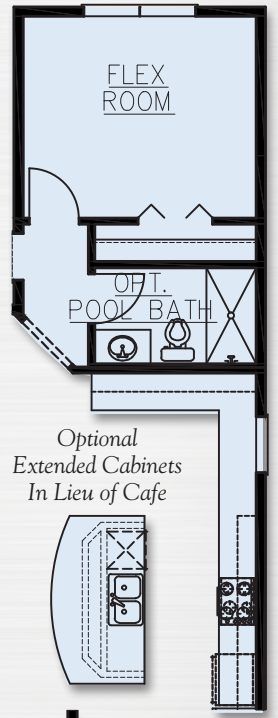

THE *Fleming* WITH BONUS

4 BEDROOM | 3 BATH | 2 CAR GARAGE ■ APPROX. 2,561 SQ. FT. LIVING AREA | 45'-0" WIDE X 61'-0" DEEP

Elevation C

Elevation A

Elevation B

DREAM FINDERS HOMES.COM

RBQA005482

THE *Fleming* WITH BONUS

4 BEDROOM | 3 BATH | 2 CAR GARAGE ■ APPROX. 2,561 SQ. FT. LIVING AREA | 45'-0" WIDE X 61'-0" DEEP

Optional Structural Additions

DREAM FINDERS HOMES.COM

RBQA005482