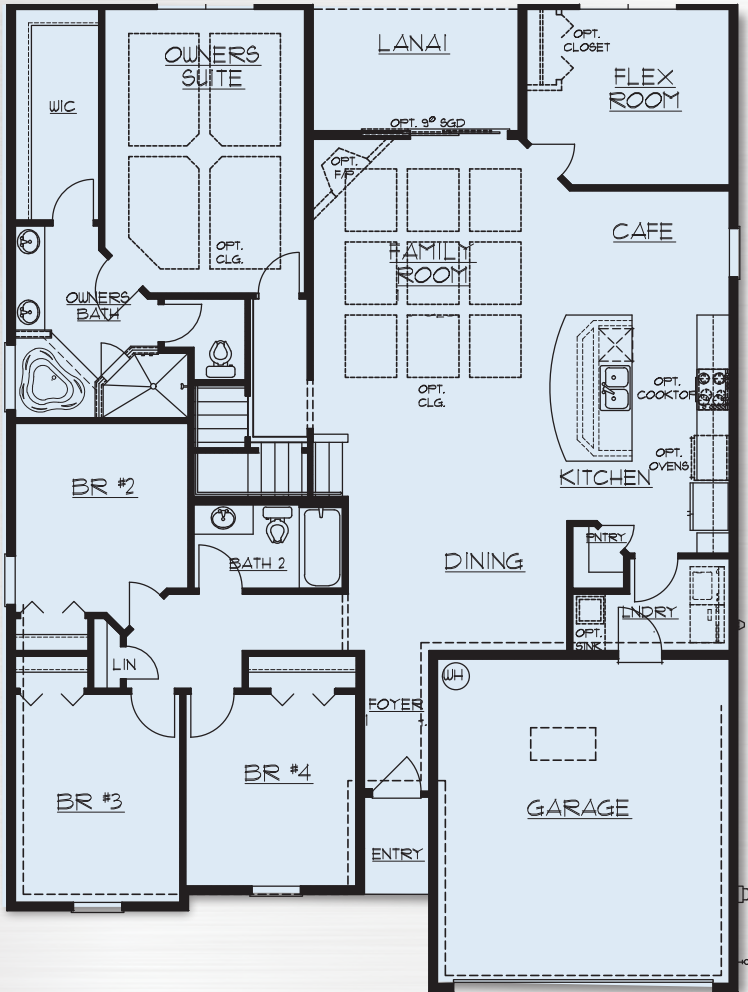

THE *Fleming* WITH BONUS

4 BEDROOM | 3 BATH | 2 CAR GARAGE ■ APPROX. 2,561 SQ. FT. LIVING AREA | 45'-0" WIDE X 61'-0" DEEP

Elevation C

Elevation A

Elevation B

DREAM FINDERS HOMES.COM

RBQA005482

THE *Fleming* WITH BONUS

4 BEDROOM | 3 BATH | 2 CAR GARAGE ■ APPROX. 2,561 SQ. FT. LIVING AREA | 45'-0" WIDE X 61'-0" DEEP

Optional Structural Additions

DREAM FINDERS HOMES.COM

RBQA005482