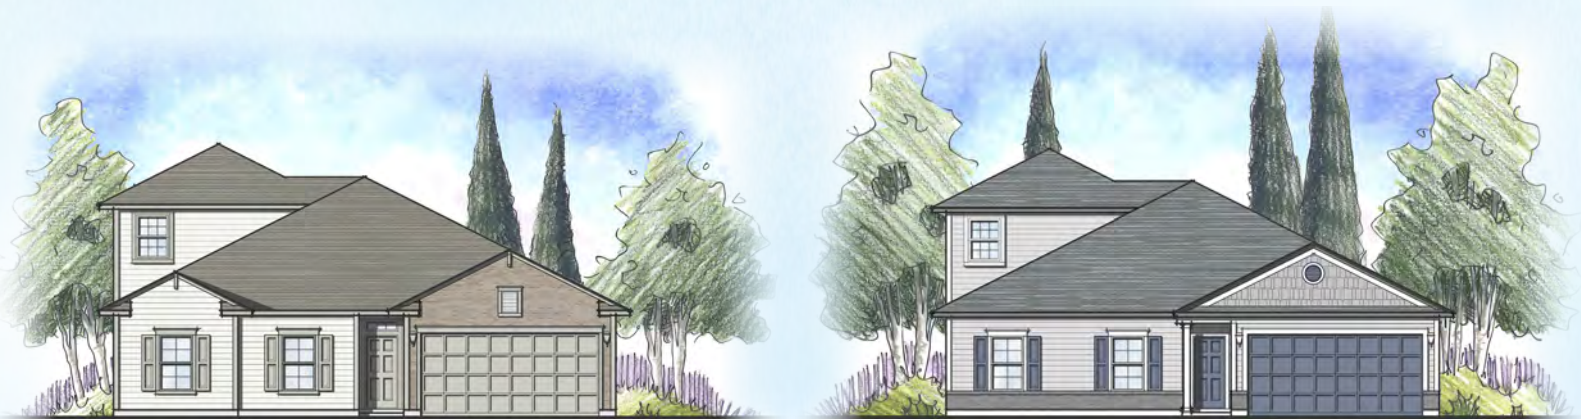

THE *Fleming* WITH BONUS

4 BEDROOM | 3 BATH | 2 CAR GARAGE ■ APPROX. 2,561 SQ. FT. LIVING AREA | 45'-0" WIDE X 61'-0" DEEP

Elevation C

Elevation A

Elevation B

DREAM FINDERS HOMES.COM

RBQA005482

THE *Fleming* WITH BONUS

4 BEDROOM | 3 BATH | 2 CAR GARAGE ■ APPROX. 2,561 SQ. FT. LIVING AREA | 45'-0" WIDE X 61'-0" DEEP

Optional Structural Additions

DREAM FINDERS HOMES.COM

RBQA005482