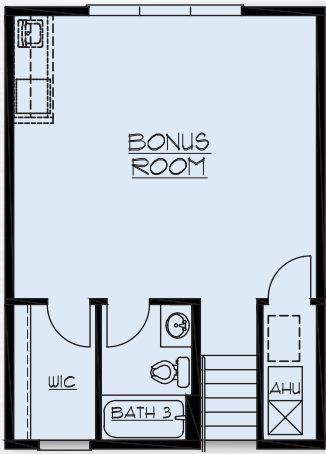

THE *Fleming* WITH BONUS

4 BEDROOM | 3 BATH | 2 CAR GARAGE ■ APPROX. 2,561 SQ. FT. LIVING AREA | 45'-0" WIDE X 61'-0" DEEP

Elevation C

Elevation A

Elevation B

DREAM FINDERS HOMES.COM

RBQA005482

THE *Fleming* WITH BONUS

4 BEDROOM | 3 BATH | 2 CAR GARAGE ■ APPROX. 2,561 SQ. FT. LIVING AREA | 45'-0" WIDE X 61'-0" DEEP

Optional Structural Additions

DREAM FINDERS HOMES.COM

RBQA005482